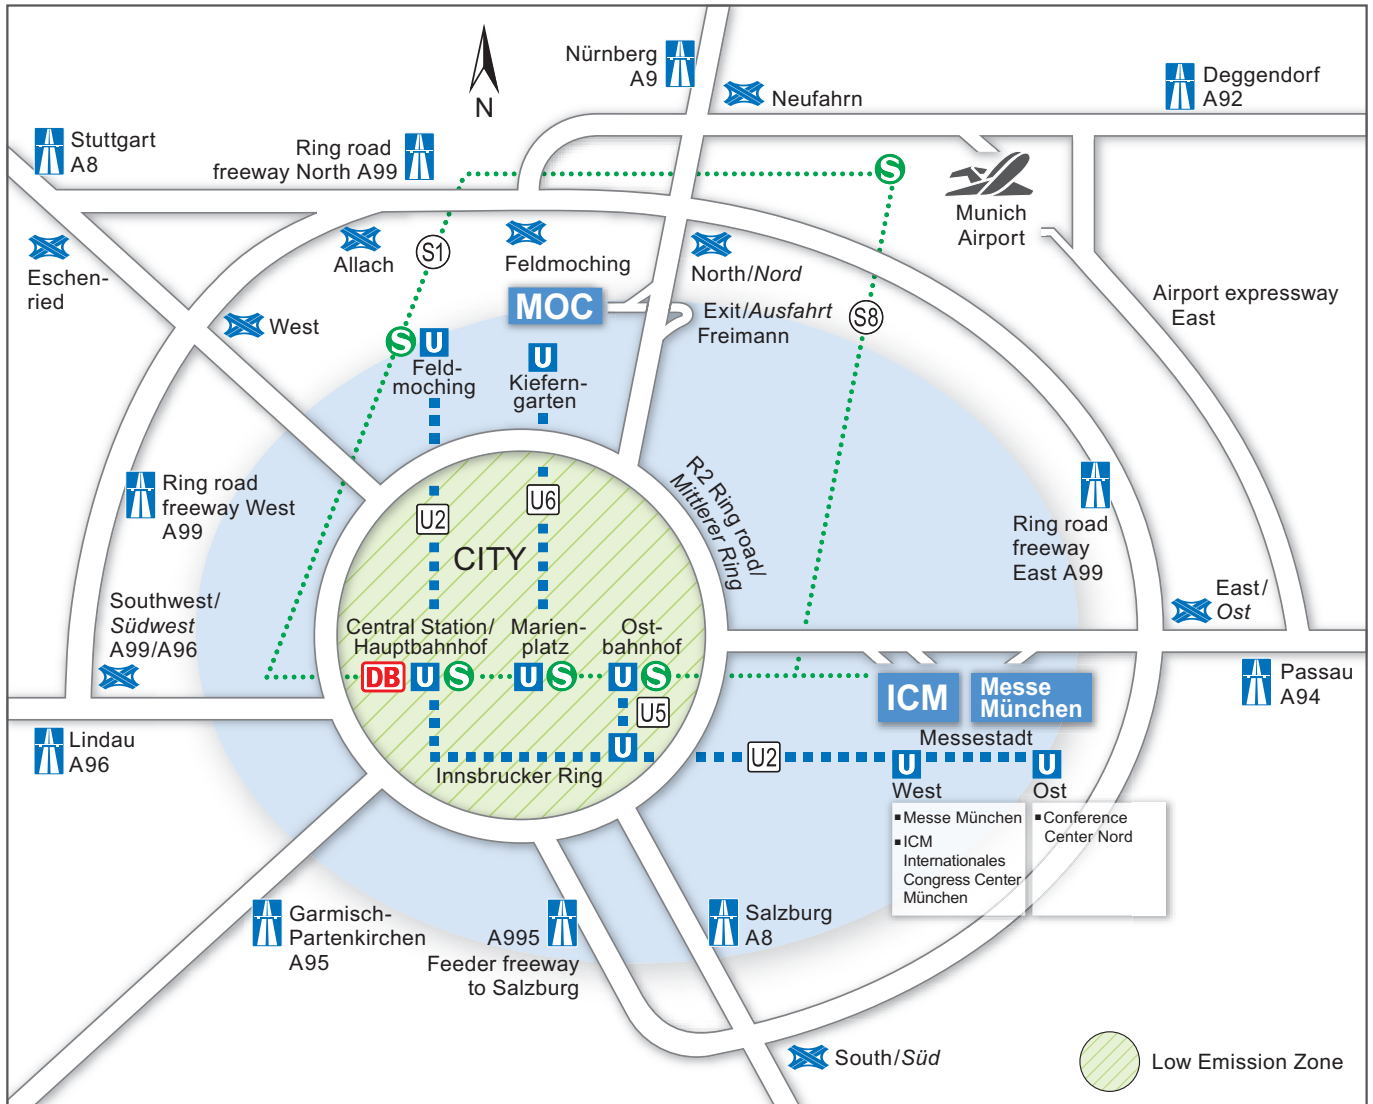

Messe München

HOW TO GET THERE

Address

Messe München GmbH
 Messegelände
 81823 München, Germany
 Tel. +49 89 949-20720
 Fax +49 89 949-20729
 info@messe-muenchen.de

- Messe München is located directly on the stop Messestadt West (U2)
- 18 minutes from downtown by subway
- Messe München is located directly on the A94—reach it by taking freeway exit München-Riem (Exit Nr. 5)
- 45-minute drive by car from Munich Airport
- Enough parking spaces available

A dynamic traffic control system regulates the flow of vehicles around the exhibition grounds. It directs logistics traffic and guides you to the nearest vacant parking space.