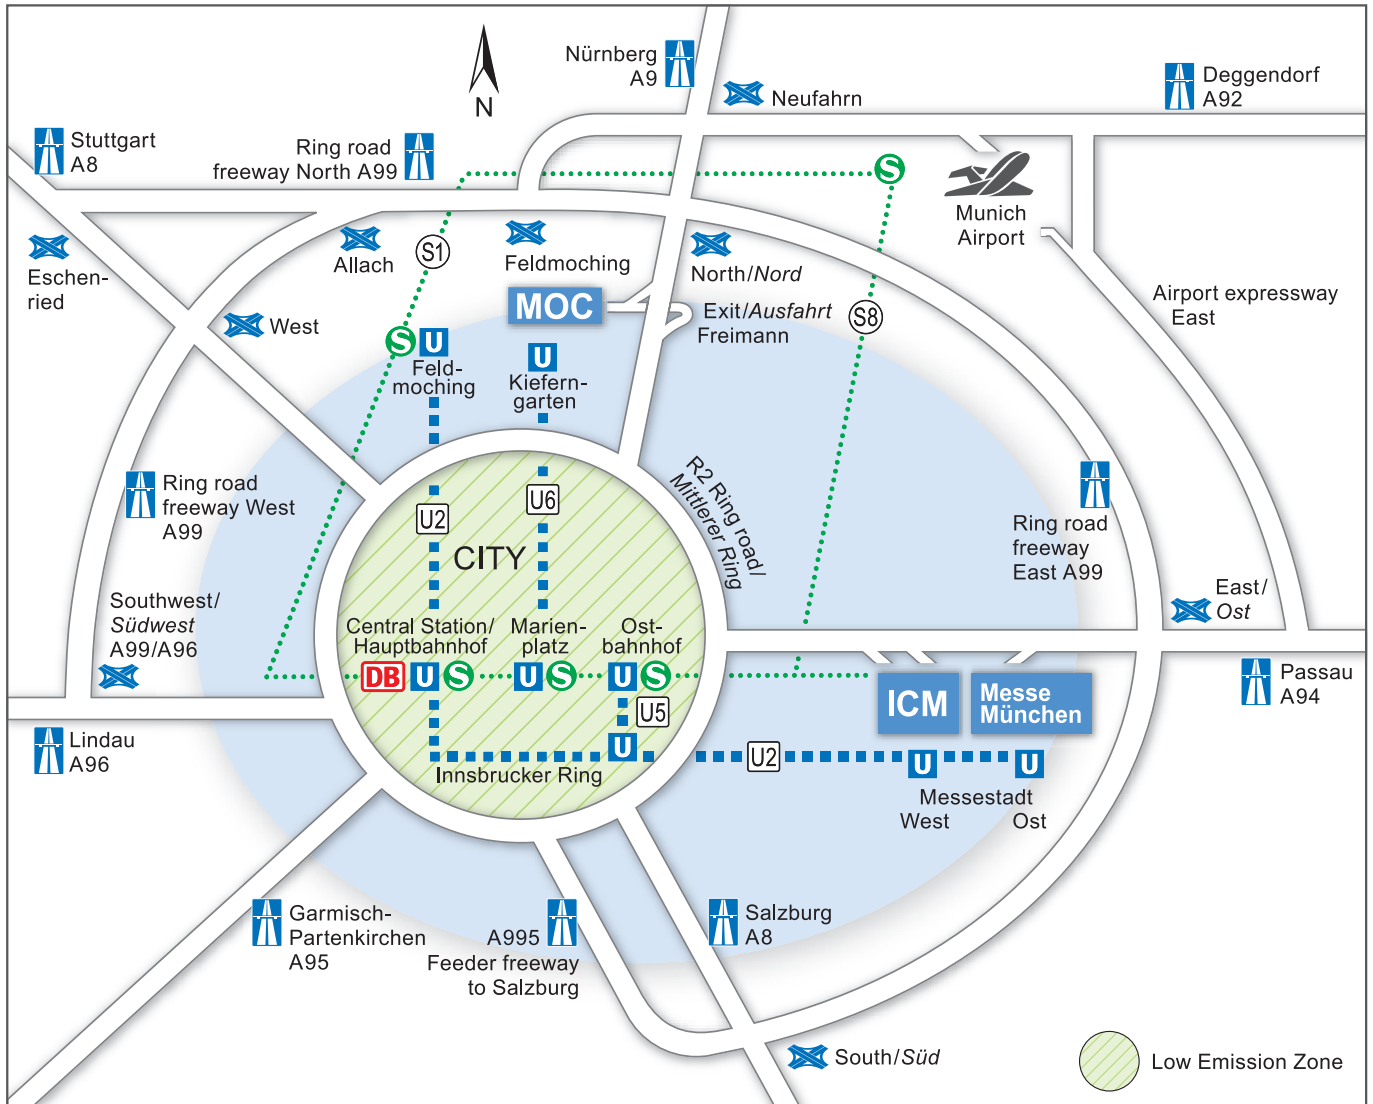

## HOW TO GET THERE

### With navigation system

**Exhibition grounds / ICM**  
 An der Point  
 81829 München

**Multi-storey Parking Garage West**  
 Paul-Henri-Spaak-Str. 6  
 81829 München

**Management office (Entrance above Gate 1)**  
 Willy-Brandt-Allee, 81829 München

**GPS coordinates**  
**Messe München / ICM**  
 Longitude: 11.695547  
 Latitude: 48.134962

**West Entrance**  
 Am Messesee  
 81829 München

**North Entrance**  
 Paul-Henri-Spaak-Str. 12  
 81829 München

**East Entrance**  
 Am Messeturm 4  
 81829 München